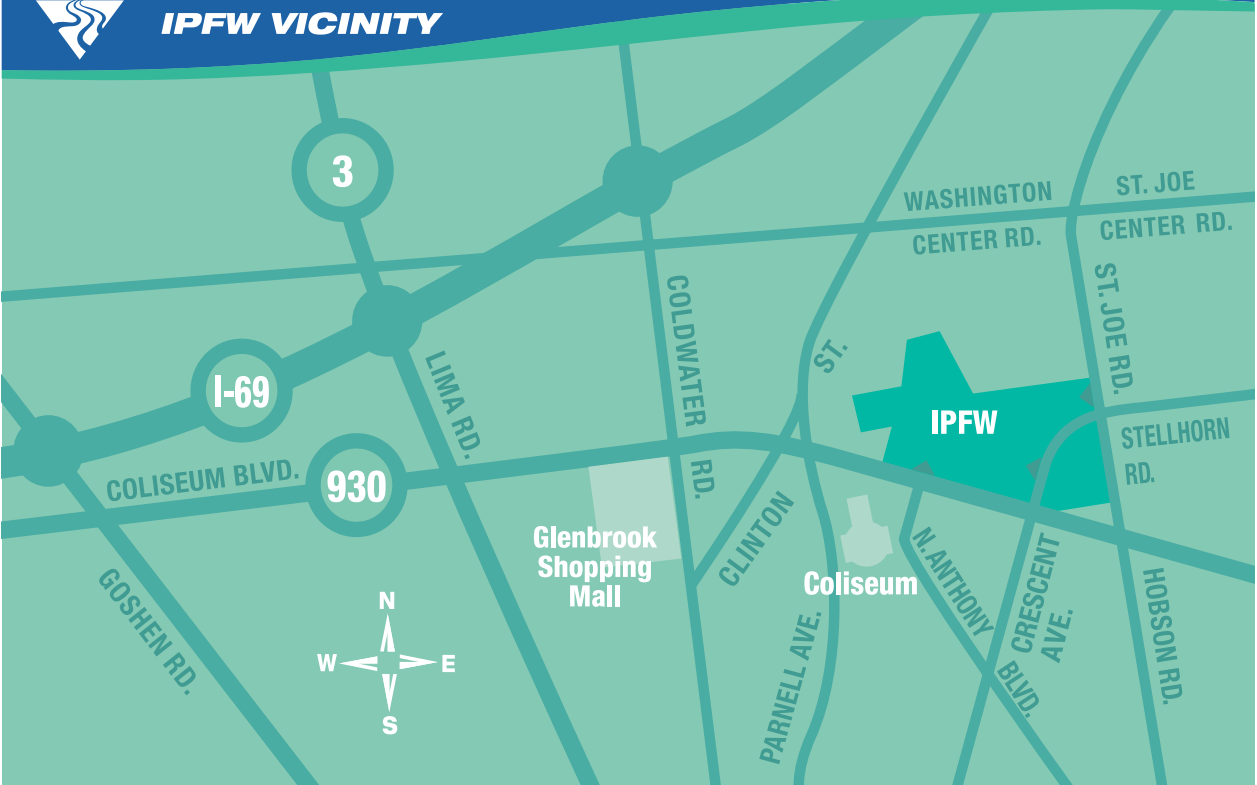

INDIANA UNIVERSITY-PURDUE UNIVERSITY FORT WAYNE

**IPFW VICINITY**

2101 E. Coliseum Blvd. ▼ Fort Wayne, IN 46805-1499 ▼ 260-481-IPFW (4739)